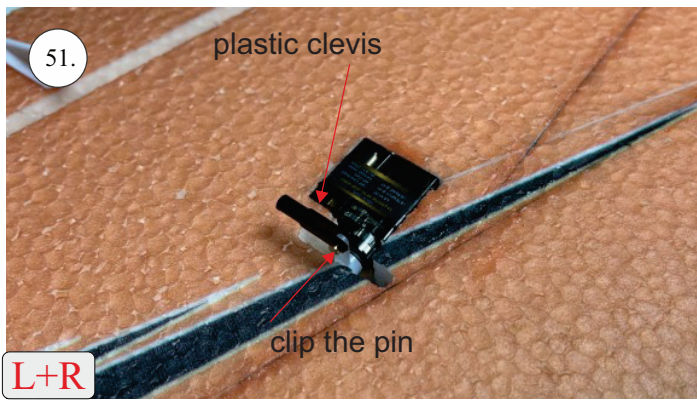

1pcs - Left wing
1pcs - Right wing
2pcs - Fuselage
2pcs - SFGs

1pcs - 1x550mm carbon
1pcs - 1x450mm carbon
2pcs - 1x250mm carbon
1pcs - 1,5x125mm carbon

4pcs - plastic clevis
4pcs - pins for clevis
1pcs - wood motor mount
1pcs - L+R plastic horns for elevons

The center of gravity

We wish you many happy flying hours with the Storm
Your RC Factory team