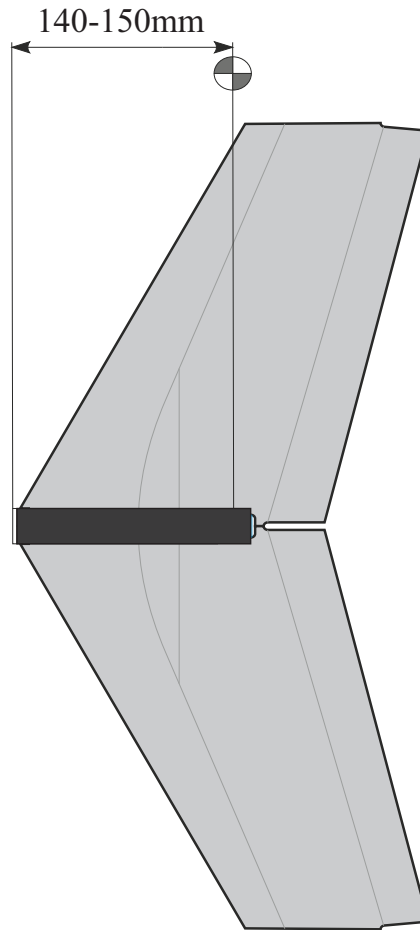

The center of gravity