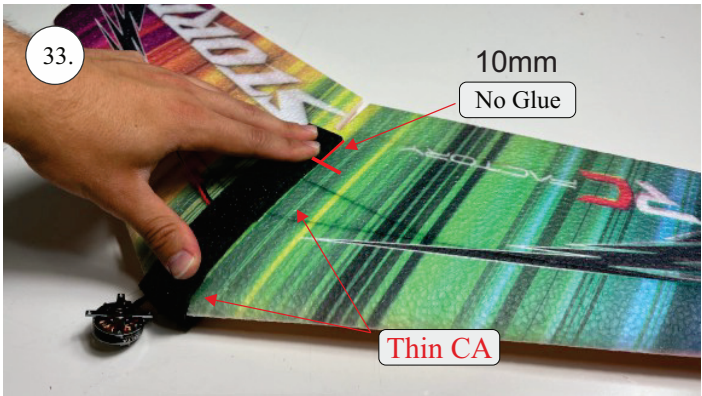

1pcs - Left wing
1pcs - Right wing
2pcs - Fuselage
2pcs - SFGs

1pcs - 1x550mm carbon
1pcs - 1x450mm carbon
2pcs - 1x250mm carbon
1pcs - 1,5x125mm carbon

4pcs - plastic clevis
4pcs - pins for clevis
1pcs - wood motor mount
1pcs - L+R plastic horns for elevons