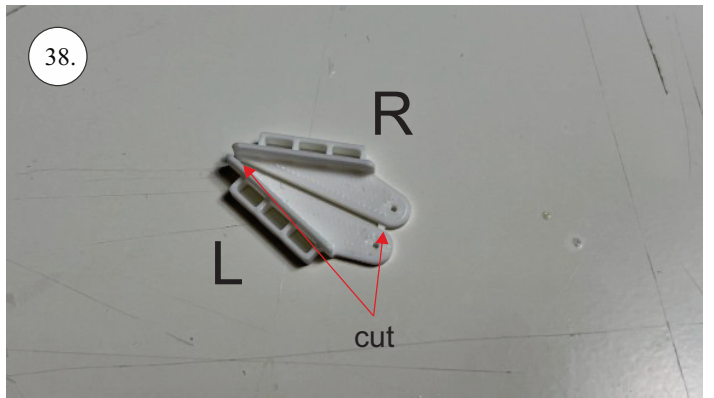

STORM

650 mm

250 mm

110-130g

Li-pol
2s 350mAh

2202
14g / 30w

6-7"

List of parts

1pcs - Left wing
1pcs - Right wing
2pcs - Fuselage
2pcs - SFGs

1pcs - 1x550mm carbon
1pcs - 1x450mm carbon
2pcs - 1x250mm carbon
1pcs - 1,5x125mm carbon

4pcs - plastic clevis
4pcs - pins for clevis
1pcs - wood motor mount
1pcs - L+R plastic horns for elevons