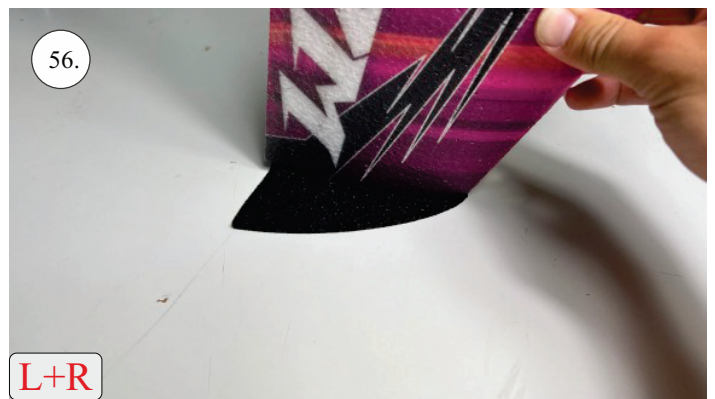

1pcs - Left wing
1pcs - Right wing
2pcs - Fuselage
2pcs - SFGs

1pcs - 1x550mm carbon
1pcs - 1x450mm carbon
2pcs - 1x250mm carbon
1pcs - 1,5x125mm carbon

4pcs - plastic clevis
4pcs - pins for clevis
1pcs - wood motor mount
1pcs - L+R plastic horns for elevons

The center of gravity

We wish you many happy flying hours with the Storm
Your RC Factory team