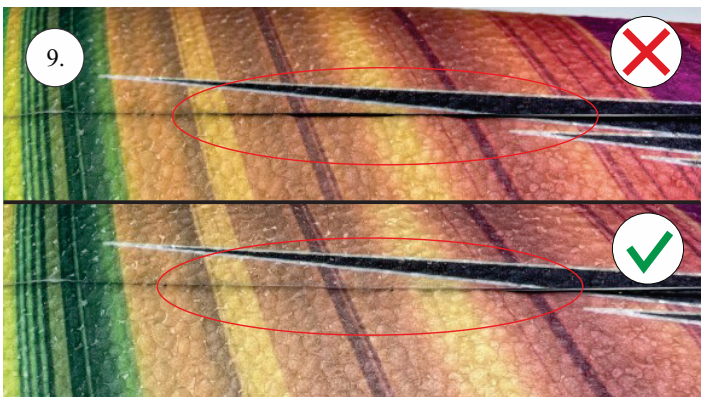

STORM

650 mm

250 mm

110-130g

Li-pol
2s 350mAh

2202
14g / 30w

6-7"

List of parts

1pcs - Left wing
1pcs - Right wing
2pcs - Fuselage
2pcs - SFGs

1pcs - 1x550mm carbon
1pcs - 1x450mm carbon
2pcs - 1x250mm carbon
1pcs - 1,5x125mm carbon

4pcs - plastic clevis
4pcs - pins for clevis
1pcs - wood motor mount
1pcs - L+R plastic horns for elevons

The center of gravity

We wish you many happy flying hours with the Storm
Your RC Factory team