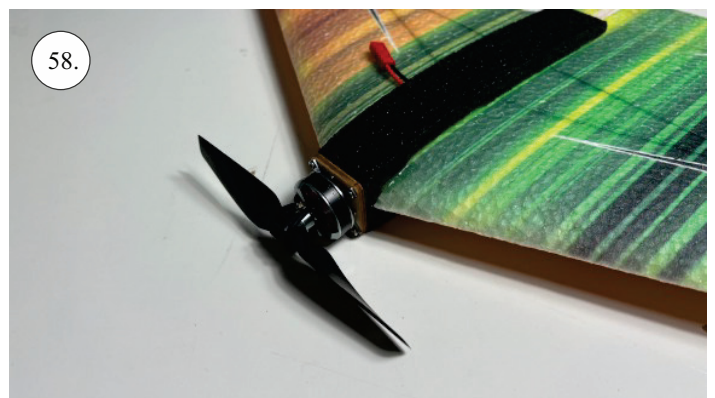

STORM

650 mm

250 mm

110-130g

Li-pol
2s 350mAh

2202
14g / 30w

6-7"

List of parts

1pcs - Left wing
1pcs - Right wing
2pcs - Fuselage
2pcs - SFGs

1pcs - 1x550mm carbon
1pcs - 1x450mm carbon
2pcs - 1x250mm carbon
1pcs - 1,5x125mm carbon

4pcs - plastic clevis
4pcs - pins for clevis
1pcs - wood motor mount
1pcs - L+R plastic horns for elevons