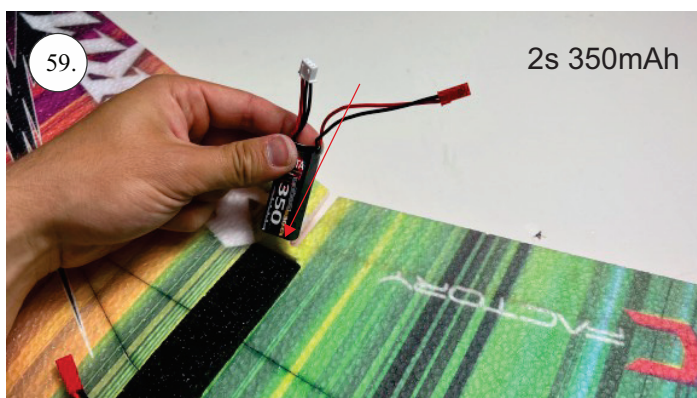

STORM

650 mm

250 mm

110-130g

Li-pol
2s 350mAh

2202
14g / 30w

6-7"

List of parts

1pcs - Left wing
1pcs - Right wing
2pcs - Fuselage
2pcs - SFGs

1pcs - 1x550mm carbon
1pcs - 1x450mm carbon
2pcs - 1x250mm carbon
1pcs - 1,5x125mm carbon

4pcs - plastic clevis
4pcs - pins for clevis
1pcs - wood motor mount
1pcs - L+R plastic horns for elevons

The center of gravity

We wish you many happy flying hours with the Storm
Your RC Factory team