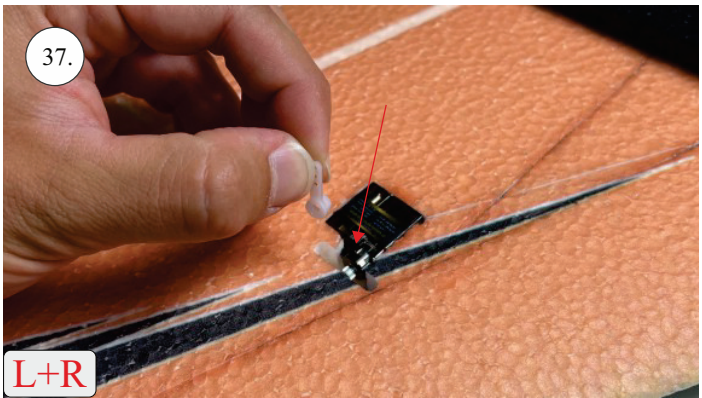

1pcs - Left wing
1pcs - Right wing
2pcs - Fuselage
2pcs - SFGs

1pcs - 1x550mm carbon
1pcs - 1x450mm carbon
2pcs - 1x250mm carbon
1pcs - 1,5x125mm carbon

4pcs - plastic clevis
4pcs - pins for clevis
1pcs - wood motor mount
1pcs - L+R plastic horns for elevons

The center of gravity

We wish you many happy flying hours with the Storm
Your RC Factory team