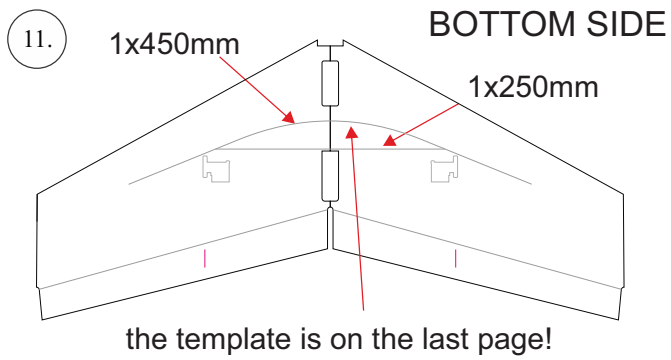

STORM

650 mm

250 mm

110-130g

Li-pol
2s 350mAh

2202
14g / 30w

6-7"

List of parts

1pcs - Left wing
1pcs - Right wing
2pcs - Fuselage
2pcs - SFGs

1pcs - 1x550mm carbon
1pcs - 1x450mm carbon
2pcs - 1x250mm carbon
1pcs - 1,5x125mm carbon

4pcs - plastic clevis
4pcs - pins for clevis
1pcs - wood motor mount
1pcs - L+R plastic horns for elevons