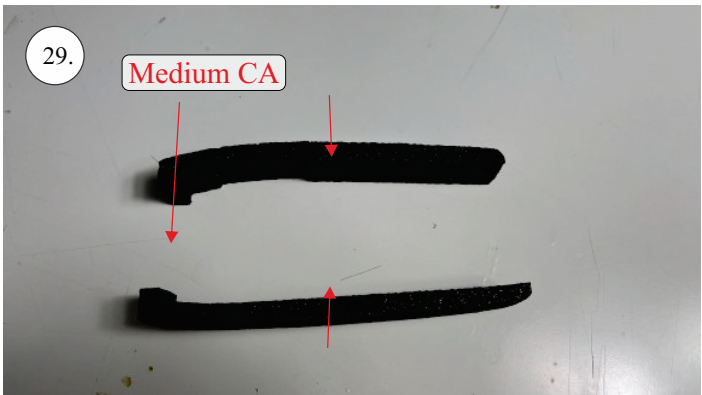

STORM

650 mm

250 mm

110-130g

Li-pol
2s 350mAh

2202
14g / 30w

6-7"

List of parts

1pcs - Left wing
1pcs - Right wing
2pcs - Fuselage
2pcs - SFGs

1pcs - 1x550mm carbon
1pcs - 1x450mm carbon
2pcs - 1x250mm carbon
1pcs - 1,5x125mm carbon

4pcs - plastic clevis
4pcs - pins for clevis
1pcs - wood motor mount
1pcs - L+R plastic horns for elevons

The center of gravity

We wish you many happy flying hours with the Storm
Your RC Factory team