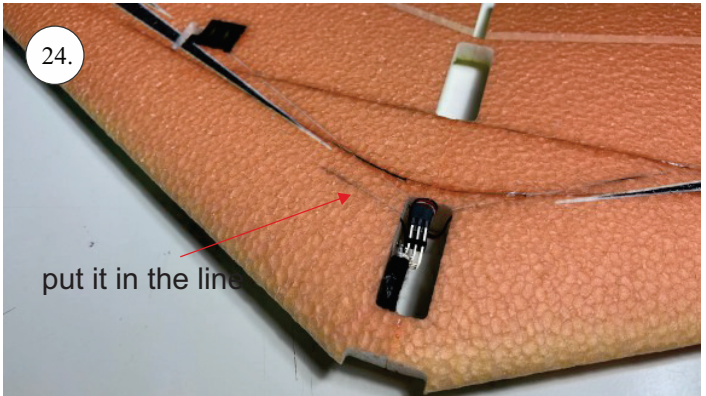

STORM

650 mm

250 mm

110-130g

Li-pol
2s 350mAh

2202
14g / 30w

6-7"

List of parts

1pcs - Left wing
1pcs - Right wing
2pcs - Fuselage
2pcs - SFGs

1pcs - 1x550mm carbon
1pcs - 1x450mm carbon
2pcs - 1x250mm carbon
1pcs - 1,5x125mm carbon

4pcs - plastic clevis
4pcs - pins for clevis
1pcs - wood motor mount
1pcs - L+R plastic horns for elevons

The center of gravity

We wish you many happy flying hours with the Storm
Your RC Factory team