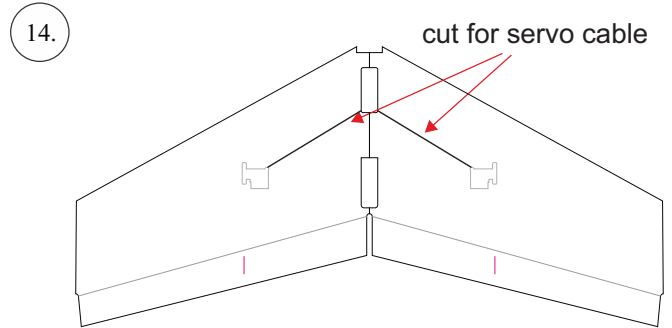

STORM

650 mm

250 mm

110-130g

Li-pol
2s 350mAh

2202
14g / 30w

6-7"

List of parts

1pcs - Left wing
1pcs - Right wing
2pcs - Fuselage
2pcs - SFGs

1pcs - 1x550mm carbon
1pcs - 1x450mm carbon
2pcs - 1x250mm carbon
1pcs - 1,5x125mm carbon

4pcs - plastic clevis
4pcs - pins for clevis
1pcs - wood motor mount
1pcs - L+R plastic horns for elevons