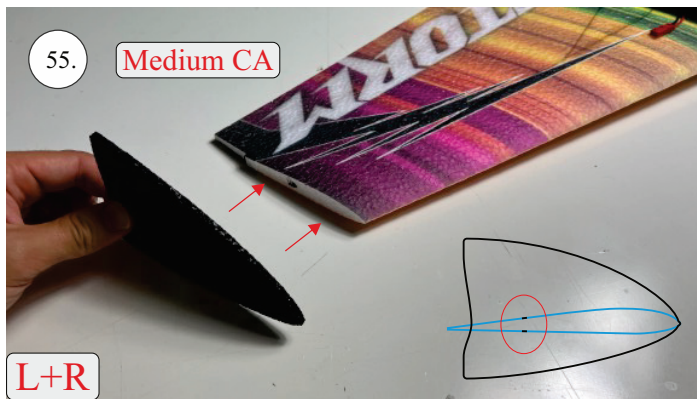

1pcs - Left wing
1pcs - Right wing
2pcs - Fuselage
2pcs - SFGs

1pcs - 1x550mm carbon
1pcs - 1x450mm carbon
2pcs - 1x250mm carbon
1pcs - 1,5x125mm carbon

4pcs - plastic clevis
4pcs - pins for clevis
1pcs - wood motor mount
1pcs - L+R plastic horns for elevons

The center of gravity

We wish you many happy flying hours with the Storm
Your RC Factory team