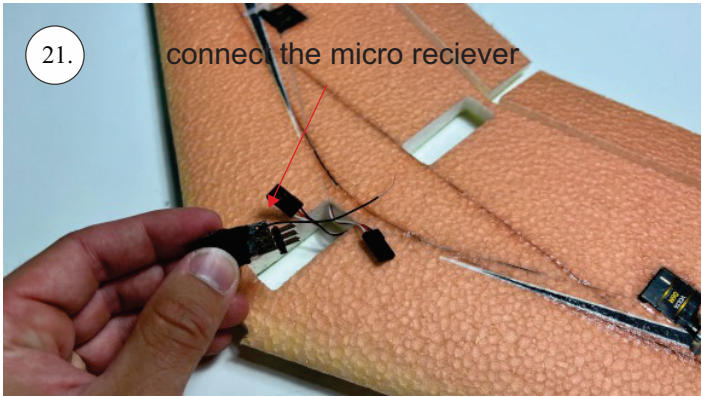

STORM

650 mm

250 mm

110-130g

Li-pol
2s 350mAh

2202
14g / 30w

6-7"

List of parts

1pcs - Left wing
1pcs - Right wing
2pcs - Fuselage
2pcs - SFGs

1pcs - 1x550mm carbon
1pcs - 1x450mm carbon
2pcs - 1x250mm carbon
1pcs - 1,5x125mm carbon

4pcs - plastic clevis
4pcs - pins for clevis
1pcs - wood motor mount
1pcs - L+R plastic horns for elevons

The center of gravity

We wish you many happy flying hours with the Storm
Your RC Factory team