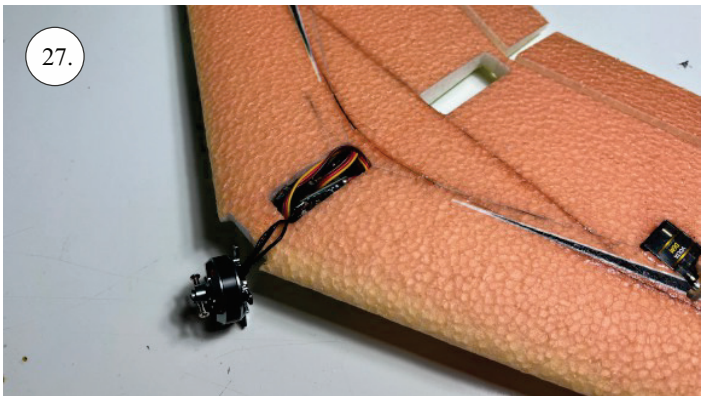

STORM

650 mm

250 mm

110-130g

Li-pol
2s 350mAh

2202
14g / 30w

6-7"

List of parts

1pcs - Left wing
1pcs - Right wing
2pcs - Fuselage
2pcs - SFGs

1pcs - 1x550mm carbon
1pcs - 1x450mm carbon
2pcs - 1x250mm carbon
1pcs - 1,5x125mm carbon

4pcs - plastic clevis
4pcs - pins for clevis
1pcs - wood motor mount
1pcs - L+R plastic horns for elevons

The center of gravity

We wish you many happy flying hours with the Storm
Your RC Factory team