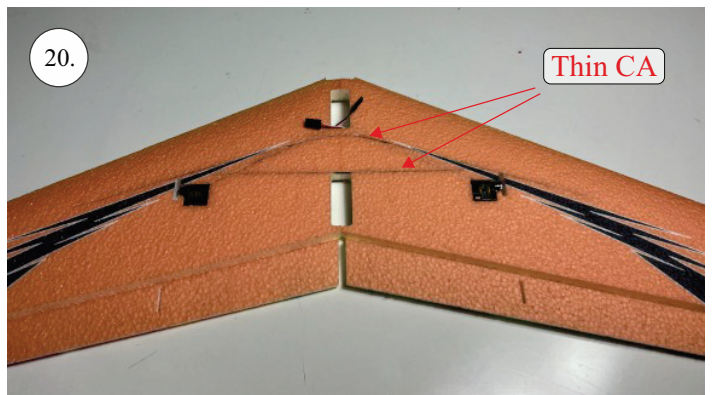

STORM

650 mm

250 mm

110-130g

Li-pol
2s 350mAh

2202
14g / 30w

6-7"

List of parts

1pcs - Left wing
1pcs - Right wing
2pcs - Fuselage
2pcs - SFGs

1pcs - 1x550mm carbon
1pcs - 1x450mm carbon
2pcs - 1x250mm carbon
1pcs - 1,5x125mm carbon

4pcs - plastic clevis
4pcs - pins for clevis
1pcs - wood motor mount
1pcs - L+R plastic horns for elevons

The center of gravity

We wish you many happy flying hours with the Storm
Your RC Factory team