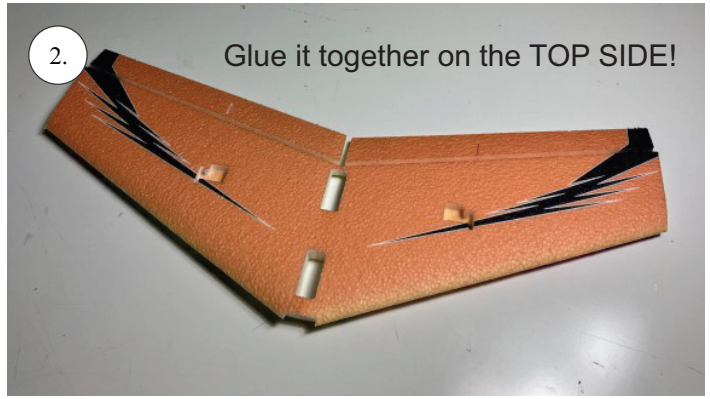

STORM

650 mm

250 mm

110-130g

Li-pol
2s 350mAh

2202
14g / 30w

6-7"

List of parts

1pcs - Left wing
1pcs - Right wing
2pcs - Fuselage
2pcs - SFGs

1pcs - 1x550mm carbon
1pcs - 1x450mm carbon
2pcs - 1x250mm carbon
1pcs - 1,5x125mm carbon

4pcs - plastic clevis
4pcs - pins for clevis
1pcs - wood motor mount
1pcs - L+R plastic horns for elevons

The center of gravity

We wish you many happy flying hours with the Storm
Your RC Factory team