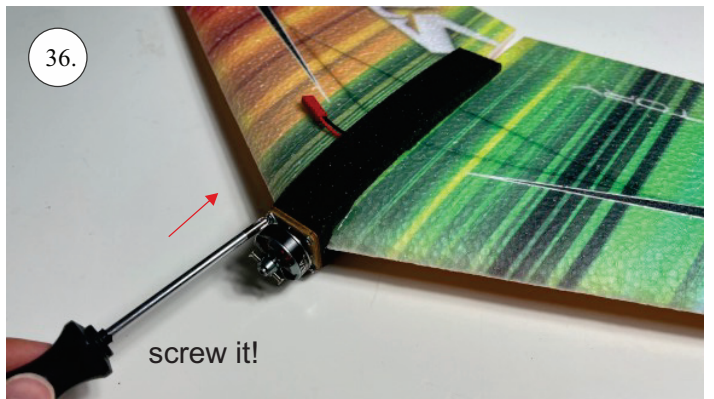

1pcs - Left wing
1pcs - Right wing
2pcs - Fuselage
2pcs - SFGs

1pcs - 1x550mm carbon
1pcs - 1x450mm carbon
2pcs - 1x250mm carbon
1pcs - 1,5x125mm carbon

4pcs - plastic clevis
4pcs - pins for clevis
1pcs - wood motor mount
1pcs - L+R plastic horns for elevons

The center of gravity

We wish you many happy flying hours with the Storm
Your RC Factory team