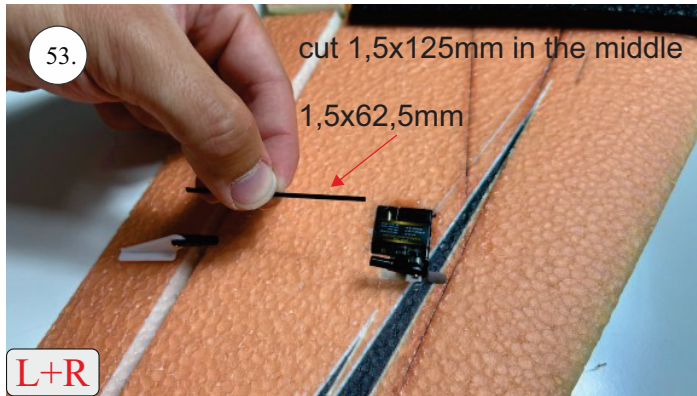

STORM

650 mm

250 mm

110-130g

Li-pol
2s 350mAh

2202
14g / 30w

6-7"

List of parts

1pcs - Left wing
1pcs - Right wing
2pcs - Fuselage
2pcs - SFGs

1pcs - 1x550mm carbon
1pcs - 1x450mm carbon
2pcs - 1x250mm carbon
1pcs - 1,5x125mm carbon

4pcs - plastic clevis
4pcs - pins for clevis
1pcs - wood motor mount
1pcs - L+R plastic horns for elevons