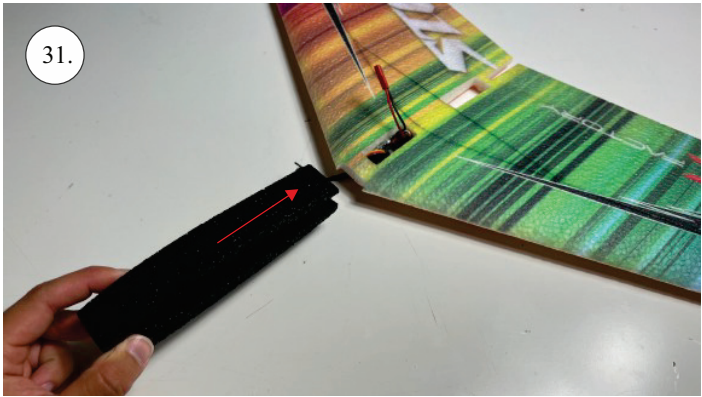

STORM

650 mm

250 mm

110-130g

Li-pol
2s 350mAh

2202
14g / 30w

6-7"

List of parts

1pcs - Left wing
1pcs - Right wing
2pcs - Fuselage
2pcs - SFGs

1pcs - 1x550mm carbon
1pcs - 1x450mm carbon
2pcs - 1x250mm carbon
1pcs - 1,5x125mm carbon

4pcs - plastic clevis
4pcs - pins for clevis
1pcs - wood motor mount
1pcs - L+R plastic horns for elevons

The center of gravity

We wish you many happy flying hours with the Storm
Your RC Factory team