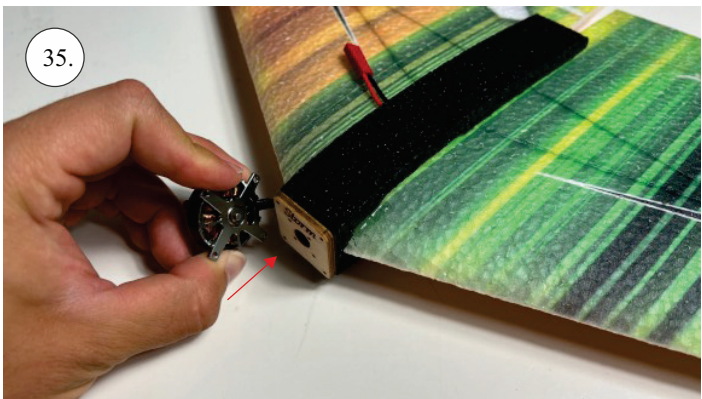

STORM

650 mm

250 mm

110-130g

Li-pol
2s 350mAh

2202
14g / 30w

6-7"

List of parts

1pcs - Left wing
1pcs - Right wing
2pcs - Fuselage
2pcs - SFGs

1pcs - 1x550mm carbon
1pcs - 1x450mm carbon
2pcs - 1x250mm carbon
1pcs - 1,5x125mm carbon

4pcs - plastic clevis
4pcs - pins for clevis
1pcs - wood motor mount
1pcs - L+R plastic horns for elevons

The center of gravity

We wish you many happy flying hours with the Storm
Your RC Factory team