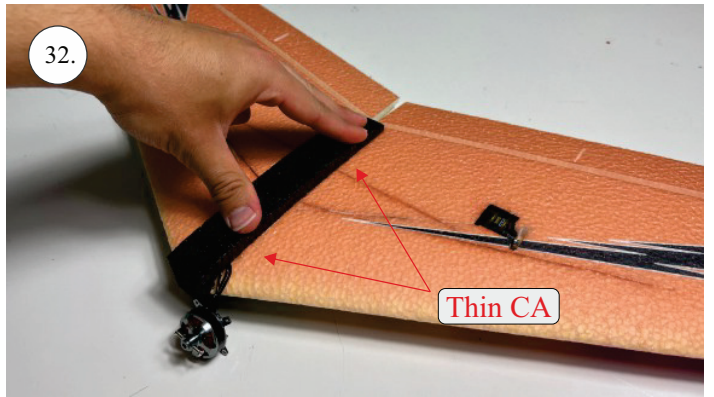

1pcs - Left wing
1pcs - Right wing
2pcs - Fuselage
2pcs - SFGs

1pcs - 1x550mm carbon
1pcs - 1x450mm carbon
2pcs - 1x250mm carbon
1pcs - 1,5x125mm carbon

4pcs - plastic clevis
4pcs - pins for clevis
1pcs - wood motor mount
1pcs - L+R plastic horns for elevons

The center of gravity

We wish you many happy flying hours with the Storm
Your RC Factory team