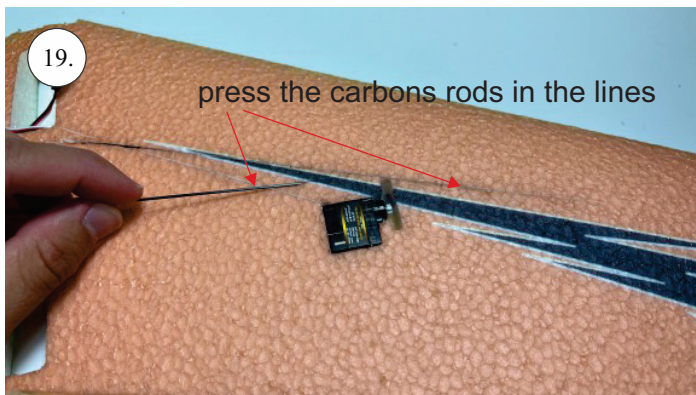

STORM

650 mm

250 mm

110-130g

Li-pol
2s 350mAh

2202
14g / 30w

6-7"

List of parts

1pcs - Left wing
1pcs - Right wing
2pcs - Fuselage
2pcs - SFGs

1pcs - 1x550mm carbon
1pcs - 1x450mm carbon
2pcs - 1x250mm carbon
1pcs - 1,5x125mm carbon

4pcs - plastic clevis
4pcs - pins for clevis
1pcs - wood motor mount
1pcs - L+R plastic horns for elevons

The center of gravity

We wish you many happy flying hours with the Storm
Your RC Factory team