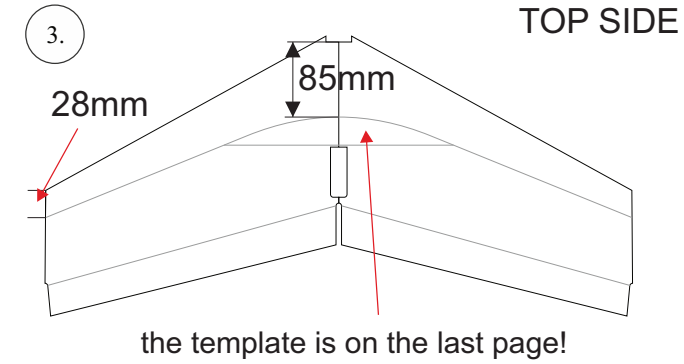

STORM

650 mm

250 mm

110-130g

Li-pol
2s 350mAh

2202
14g / 30w

6-7"

List of parts

1pcs - Left wing
1pcs - Right wing
2pcs - Fuselage
2pcs - SFGs

1pcs - 1x550mm carbon
1pcs - 1x450mm carbon
2pcs - 1x250mm carbon
1pcs - 1,5x125mm carbon

4pcs - plastic clevis
4pcs - pins for clevis
1pcs - wood motor mount
1pcs - L+R plastic horns for elevons