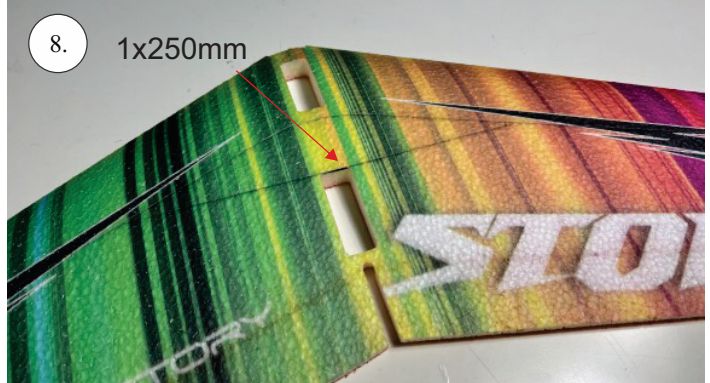

STORM

650 mm

250 mm

110-130g

Li-pol
2s 350mAh

2202
14g / 30w

6-7"

List of parts

1pcs - Left wing
1pcs - Right wing
2pcs - Fuselage
2pcs - SFGs

1pcs - 1x550mm carbon
1pcs - 1x450mm carbon
2pcs - 1x250mm carbon
1pcs - 1,5x125mm carbon

4pcs - plastic clevis
4pcs - pins for clevis
1pcs - wood motor mount
1pcs - L+R plastic horns for elevons

The center of gravity

We wish you many happy flying hours with the Storm
Your RC Factory team