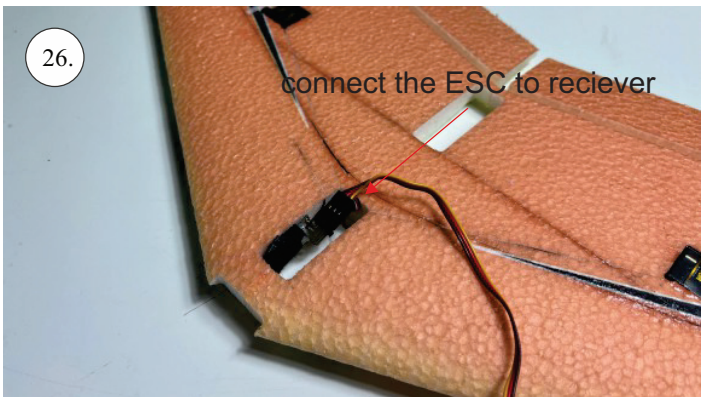

STORM

650 mm

250 mm

110-130g

Li-pol
2s 350mAh

2202
14g / 30w

6-7"

List of parts

1pcs - Left wing
1pcs - Right wing
2pcs - Fuselage
2pcs - SFGs

1pcs - 1x550mm carbon
1pcs - 1x450mm carbon
2pcs - 1x250mm carbon
1pcs - 1,5x125mm carbon

4pcs - plastic clevis
4pcs - pins for clevis
1pcs - wood motor mount
1pcs - L+R plastic horns for elevons

The center of gravity

We wish you many happy flying hours with the Storm
Your RC Factory team