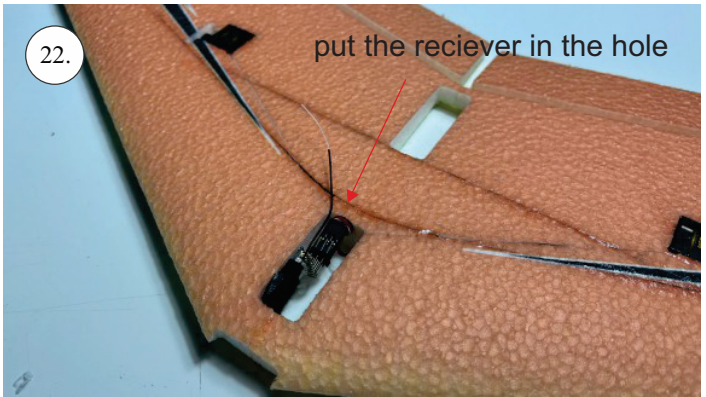

STORM

650 mm

250 mm

110-130g

Li-pol
2s 350mAh

2202
14g / 30w

6-7"

List of parts

1pcs - Left wing
1pcs - Right wing
2pcs - Fuselage
2pcs - SFGs

1pcs - 1x550mm carbon
1pcs - 1x450mm carbon
2pcs - 1x250mm carbon
1pcs - 1,5x125mm carbon

4pcs - plastic clevis
4pcs - pins for clevis
1pcs - wood motor mount
1pcs - L+R plastic horns for elevons

The center of gravity

We wish you many happy flying hours with the Storm
Your RC Factory team