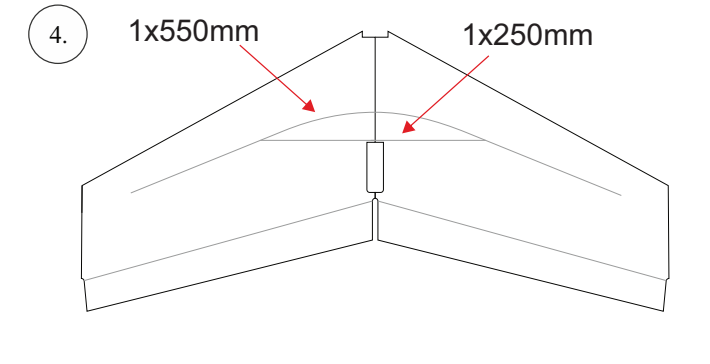

STORM

650 mm

250 mm

110-130g

Li-pol
2s 350mAh

2202
14g / 30w

6-7"

List of parts

1pcs - Left wing
1pcs - Right wing
2pcs - Fuselage
2pcs - SFGs

1pcs - 1x550mm carbon
1pcs - 1x450mm carbon
2pcs - 1x250mm carbon
1pcs - 1,5x125mm carbon

4pcs - plastic clevis
4pcs - pins for clevis
1pcs - wood motor mount
1pcs - L+R plastic horns for elevons