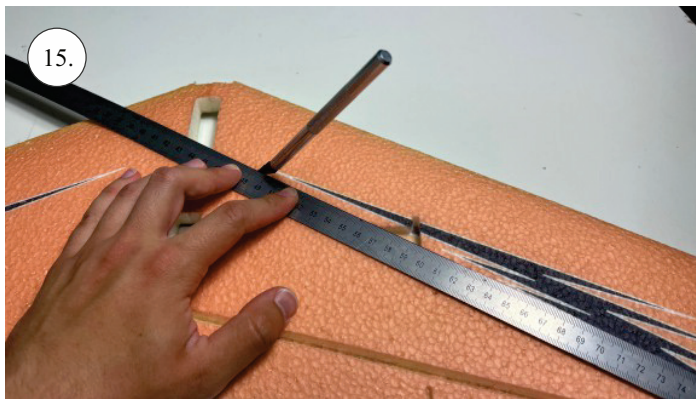

STORM

650 mm

250 mm

110-130g

Li-pol
2s 350mAh

2202
14g / 30w

6-7"

List of parts

1pcs - Left wing
1pcs - Right wing
2pcs - Fuselage
2pcs - SFGs

1pcs - 1x550mm carbon
1pcs - 1x450mm carbon
2pcs - 1x250mm carbon
1pcs - 1,5x125mm carbon

4pcs - plastic clevis
4pcs - pins for clevis
1pcs - wood motor mount
1pcs - L+R plastic horns for elevons

The center of gravity

We wish you many happy flying hours with the Storm
Your RC Factory team