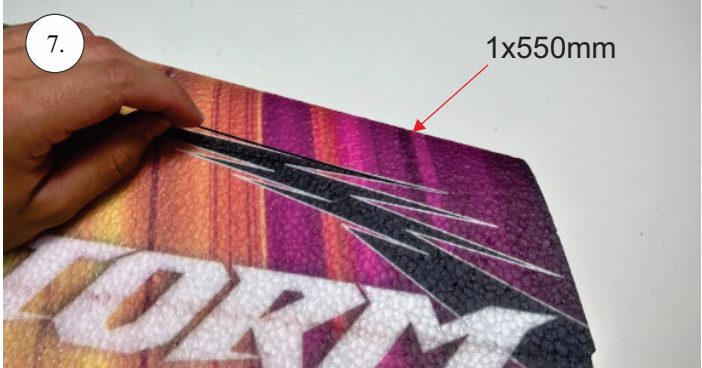

STORM

650 mm

250 mm

110-130g

Li-pol
2s 350mAh

2202
14g / 30w

6-7"

List of parts

1pcs - Left wing
1pcs - Right wing
2pcs - Fuselage
2pcs - SFGs

1pcs - 1x550mm carbon
1pcs - 1x450mm carbon
2pcs - 1x250mm carbon
1pcs - 1,5x125mm carbon

4pcs - plastic clevis
4pcs - pins for clevis
1pcs - wood motor mount
1pcs - L+R plastic horns for elevons