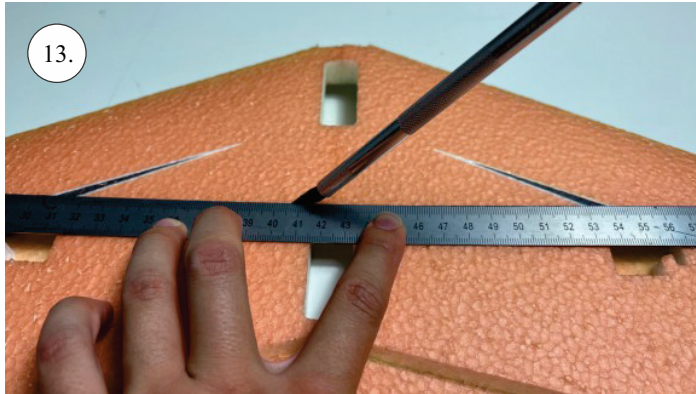

STORM

650 mm

250 mm

110-130g

Li-pol
2s 350mAh

2202
14g / 30w

6-7"

List of parts

1pcs - Left wing
1pcs - Right wing
2pcs - Fuselage
2pcs - SFGs

1pcs - 1x550mm carbon
1pcs - 1x450mm carbon
2pcs - 1x250mm carbon
1pcs - 1,5x125mm carbon

4pcs - plastic clevis
4pcs - pins for clevis
1pcs - wood motor mount
1pcs - L+R plastic horns for elevons

The center of gravity

We wish you many happy flying hours with the Storm
Your RC Factory team