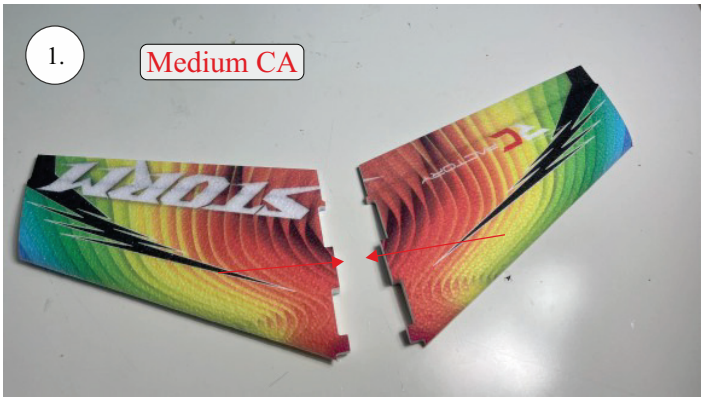

STORM

650 mm

250 mm

110-130g

Li-pol
2s 350mAh

2202
14g / 30w

6-7"

List of parts

1pcs - Left wing
1pcs - Right wing
2pcs - Fuselage
2pcs - SFGs

1pcs - 1x550mm carbon
1pcs - 1x450mm carbon
2pcs - 1x250mm carbon
1pcs - 1,5x125mm carbon

4pcs - plastic clevis
4pcs - pins for clevis
1pcs - wood motor mount
1pcs - L+R plastic horns for elevons