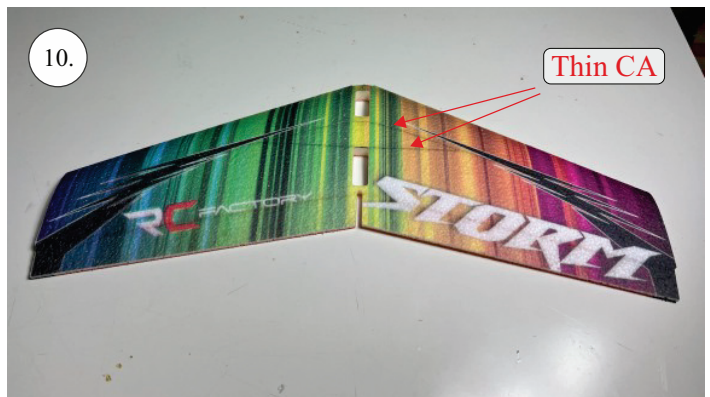

STORM

650 mm

250 mm

110-130g

Li-pol
2s 350mAh

2202
14g / 30w

6-7"

List of parts

1pcs - Left wing
1pcs - Right wing
2pcs - Fuselage
2pcs - SFGs

1pcs - 1x550mm carbon
1pcs - 1x450mm carbon
2pcs - 1x250mm carbon
1pcs - 1,5x125mm carbon

4pcs - plastic clevis
4pcs - pins for clevis
1pcs - wood motor mount
1pcs - L+R plastic horns for elevons

The center of gravity

We wish you many happy flying hours with the Storm
Your RC Factory team