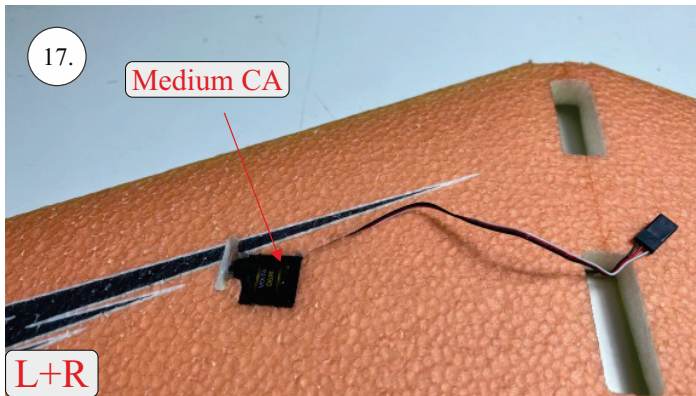

STORM

650 mm

250 mm

110-130g

Li-pol
2s 350mAh

2202
14g / 30w

6-7"

List of parts

1pcs - Left wing
1pcs - Right wing
2pcs - Fuselage
2pcs - SFGs

1pcs - 1x550mm carbon
1pcs - 1x450mm carbon
2pcs - 1x250mm carbon
1pcs - 1,5x125mm carbon

4pcs - plastic clevis
4pcs - pins for clevis
1pcs - wood motor mount
1pcs - L+R plastic horns for elevons

The center of gravity

We wish you many happy flying hours with the Storm
Your RC Factory team