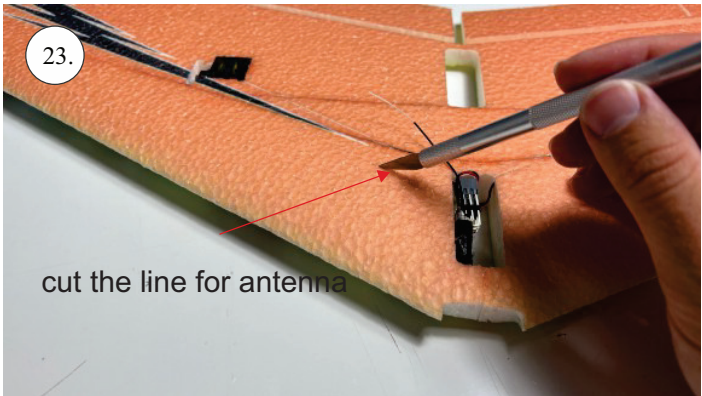

STORM

650 mm

250 mm

110-130g

Li-pol
2s 350mAh

2202
14g / 30w

6-7"

List of parts

1pcs - Left wing
1pcs - Right wing
2pcs - Fuselage
2pcs - SFGs

1pcs - 1x550mm carbon
1pcs - 1x450mm carbon
2pcs - 1x250mm carbon
1pcs - 1,5x125mm carbon

4pcs - plastic clevis
4pcs - pins for clevis
1pcs - wood motor mount
1pcs - L+R plastic horns for elevons

The center of gravity

We wish you many happy flying hours with the Storm
Your RC Factory team