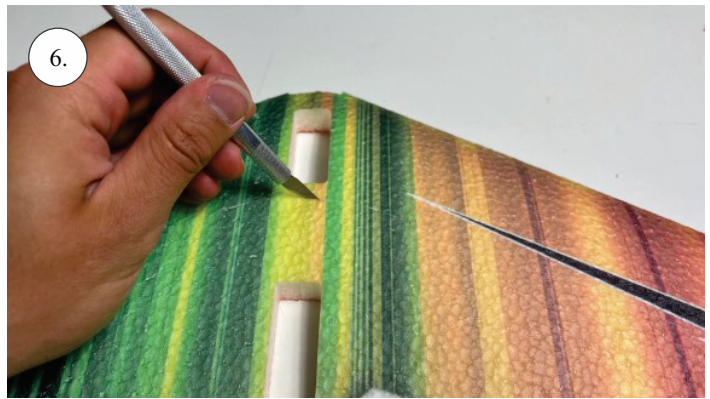

STORM

650 mm

250 mm

110-130g

Li-pol
2s 350mAh

2202
14g / 30w

6-7"

List of parts

1pcs - Left wing
1pcs - Right wing
2pcs - Fuselage
2pcs - SFGs

1pcs - 1x550mm carbon
1pcs - 1x450mm carbon
2pcs - 1x250mm carbon
1pcs - 1,5x125mm carbon

4pcs - plastic clevis
4pcs - pins for clevis
1pcs - wood motor mount
1pcs - L+R plastic horns for elevons