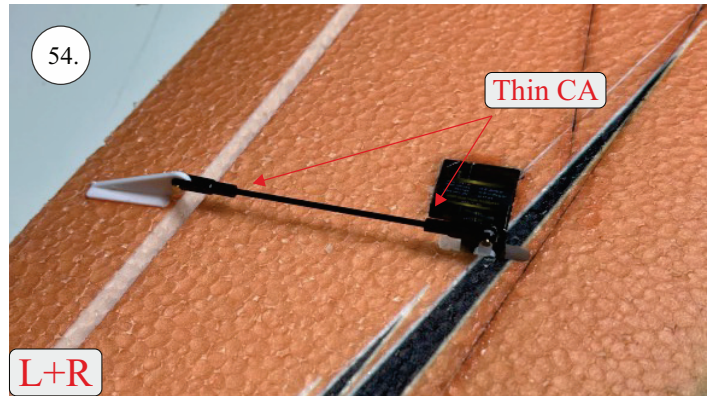

STORM

650 mm

250 mm

110-130g

Li-pol
2s 350mAh

2202
14g / 30w

6-7"

List of parts

1pcs - Left wing
1pcs - Right wing
2pcs - Fuselage
2pcs - SFGs

1pcs - 1x550mm carbon
1pcs - 1x450mm carbon
2pcs - 1x250mm carbon
1pcs - 1,5x125mm carbon

4pcs - plastic clevis
4pcs - pins for clevis
1pcs - wood motor mount
1pcs - L+R plastic horns for elevons

The center of gravity

We wish you many happy flying hours with the Storm
Your RC Factory team