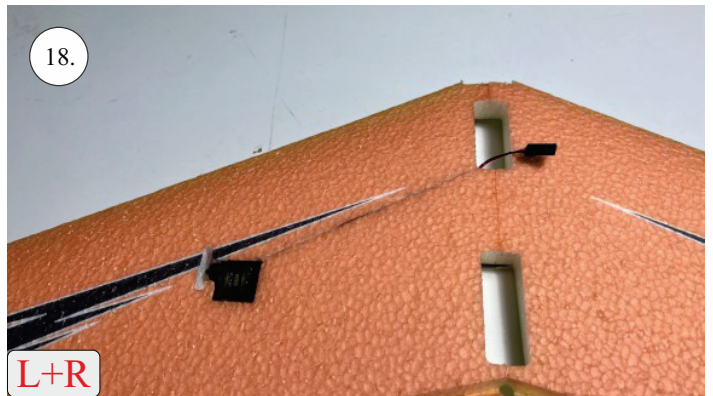

STORM

650 mm

250 mm

110-130g

Li-pol
2s 350mAh

2202
14g / 30w

6-7"

List of parts

1pcs - Left wing
1pcs - Right wing
2pcs - Fuselage
2pcs - SFGs

1pcs - 1x550mm carbon
1pcs - 1x450mm carbon
2pcs - 1x250mm carbon
1pcs - 1,5x125mm carbon

4pcs - plastic clevis
4pcs - pins for clevis
1pcs - wood motor mount
1pcs - L+R plastic horns for elevons

The center of gravity

We wish you many happy flying hours with the Storm
Your RC Factory team