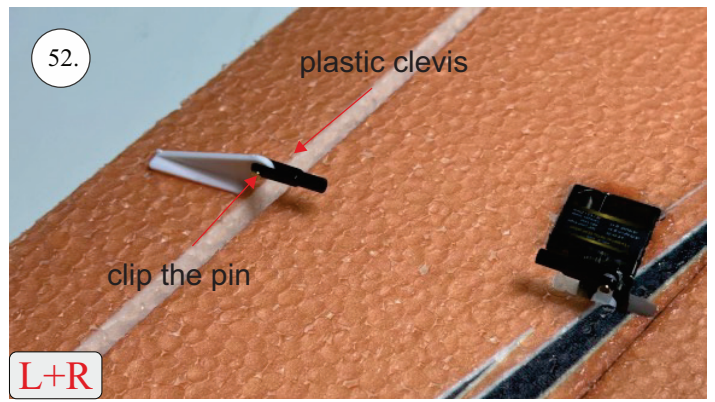

STORM

650 mm

250 mm

110-130g

Li-pol
2s 350mAh

2202
14g / 30w

6-7"

List of parts

1pcs - Left wing
1pcs - Right wing
2pcs - Fuselage
2pcs - SFGs

1pcs - 1x550mm carbon
1pcs - 1x450mm carbon
2pcs - 1x250mm carbon
1pcs - 1,5x125mm carbon

4pcs - plastic clevis
4pcs - pins for clevis
1pcs - wood motor mount
1pcs - L+R plastic horns for elevons

The center of gravity

We wish you many happy flying hours with the Storm
Your RC Factory team