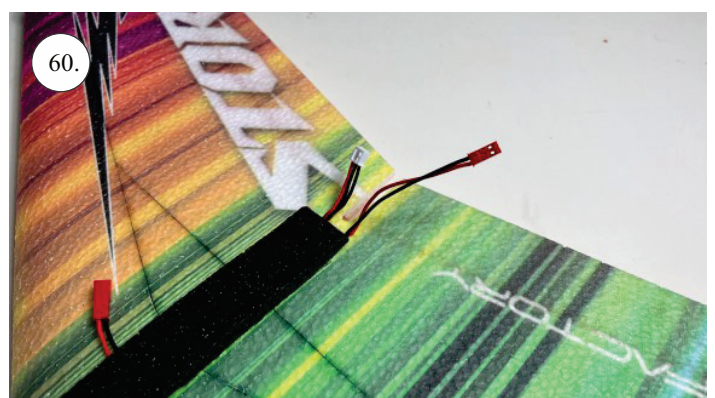

STORM

650 mm

250 mm

110-130g

Li-pol
2s 350mAh

2202
14g / 30w

6-7"

List of parts

1pcs - Left wing
1pcs - Right wing
2pcs - Fuselage
2pcs - SFGs

1pcs - 1x550mm carbon
1pcs - 1x450mm carbon
2pcs - 1x250mm carbon
1pcs - 1,5x125mm carbon

4pcs - plastic clevis
4pcs - pins for clevis
1pcs - wood motor mount
1pcs - L+R plastic horns for elevons