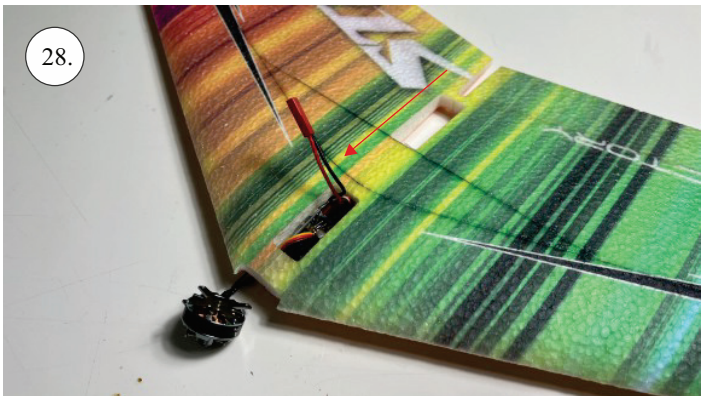

STORM

650 mm

250 mm

110-130g

Li-pol
2s 350mAh

2202
14g / 30w

6-7"

List of parts

1pcs - Left wing
1pcs - Right wing
2pcs - Fuselage
2pcs - SFGs

1pcs - 1x550mm carbon
1pcs - 1x450mm carbon
2pcs - 1x250mm carbon
1pcs - 1,5x125mm carbon

4pcs - plastic clevis
4pcs - pins for clevis
1pcs - wood motor mount
1pcs - L+R plastic horns for elevons

The center of gravity

We wish you many happy flying hours with the Storm
Your RC Factory team